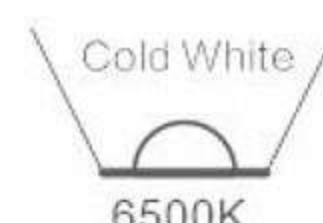

20000  
Hours

660  
Lumens

180°  
Beam Angle

Cold White  
6500K

Natural White  
4000K

Warm White  
3000K

**LED OUTDOOR**

**6W**

## specification

PRODUCTS NAME :	LED WALL LIGHT
MODEL NO. :	NX-W2208 6W
SPECIFICATION :	AC185 - 265V / 50/60Hz 6W
WORKING TEMP. :	-20 ~ 50 (°C)
POWER FACTOR :	0.60
POWER :	6W
CRI ( ra ) :	>80
HOUSING COLOR :	Black Color
LIGHT SOURCE :	SMD
LUMEN :	660 LM
LIFE TIME :	20000 hrs
BEAM ANGLE :	180 Degrees
PRODUCT SIZE :	200x70x50mm
IP :	IP65
APPLICATION :	Home, Shop, Hotel ....etc
WARRANTY :	3years
STANDARD :	CE